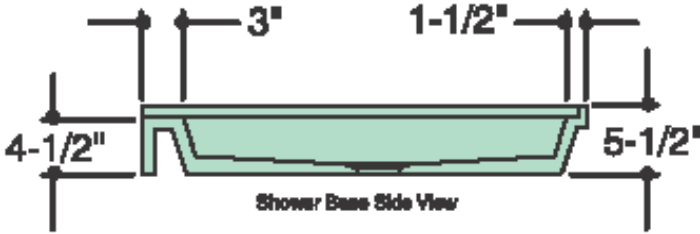

shower base 32" x 48"

specifications

32"x48" Shower Base Specs

Shower Base Side View

Note: Rough-in dimensions - 33" deep x 48.5" wide