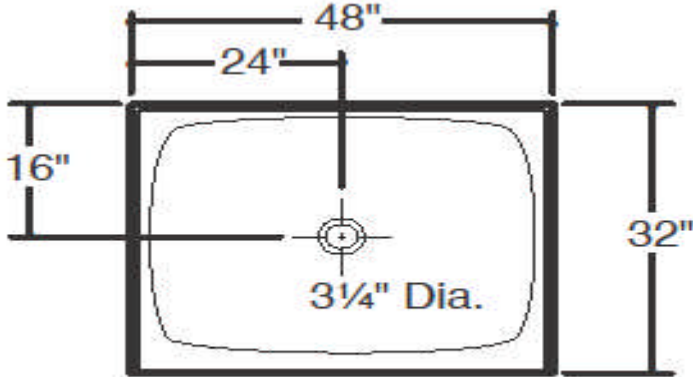

shower base 32" x 48"

specifications

32"x48" Shower Base Specs

Shower Base Side View

Note: Rough-in dimensions - 33" deep x 48.5" wide