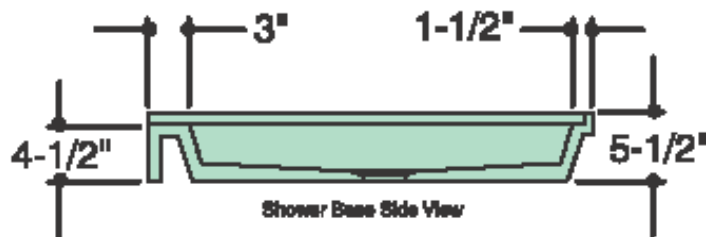

shower base 32" x 60"

specifications

33"x60" Shower Base Specs

Shower Base Side View

Note: Rough-in dimensions - 33" deep x 60.5" wide