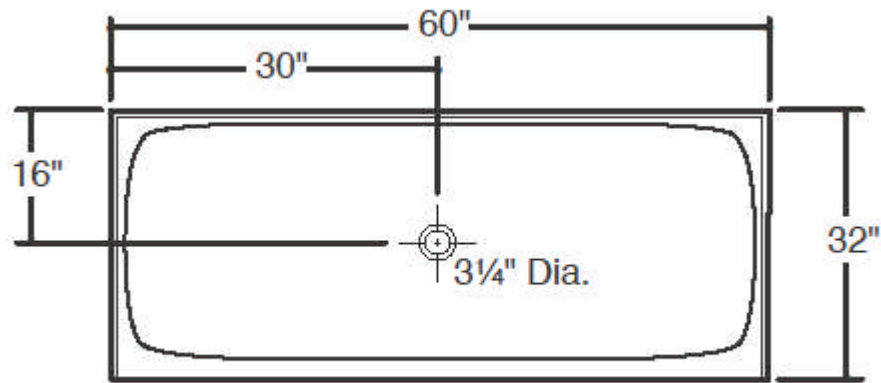

shower base 32" x 60"

specifications

33"x60" Shower Base Specs

Shower Base Side View

Note: Rough-in dimensions - 33" deep x 60.5" wide