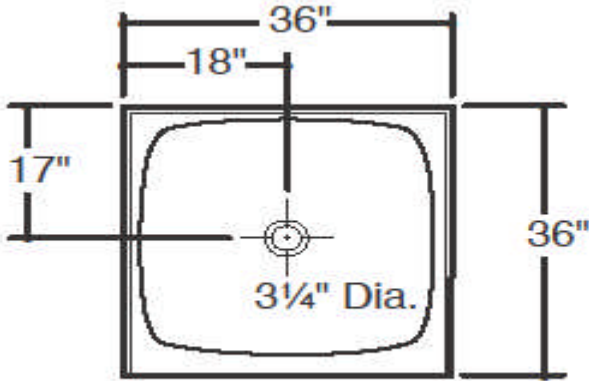

# shower base 36" x 36"

## specifications

---

36"x36" Shower Base Specs

---

Shower Base Side View

---

**Note: Rough-in dimensions - 37" deep x 36.5" wide**