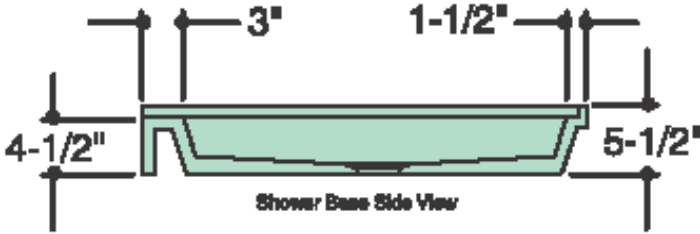

# shower base 36" x 36"

## specifications

---

36"x36" Shower Base Specs

---

Shower Base Side View

---

**Note: Rough-in dimensions - 37" deep x 36.5" wide**