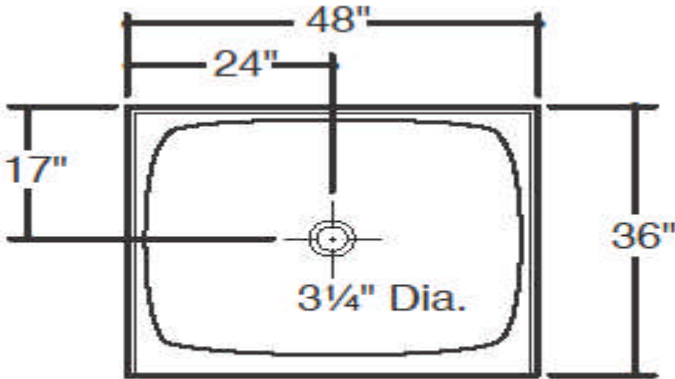

shower base 36" x 48"

specifications

36"x48" Shower Base Specs

Note: Rough-in dimensions - 37" deep x 48.5" wide