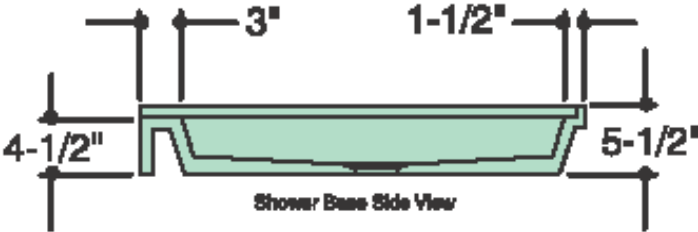

shower base 36" x 48"

specifications

36"x48" Shower Base Specs

Note: Rough-in dimensions - 37" deep x 48.5" wide