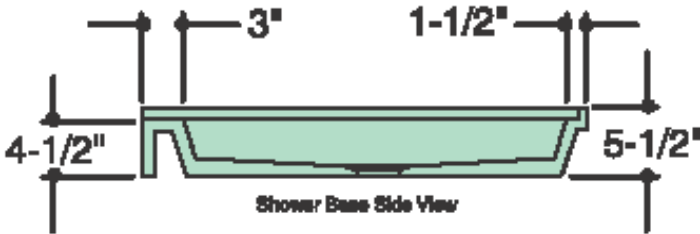

shower base 36" x 60"

specifications

Note: Rough-in dimensions - 37" deep x 60.5" wide