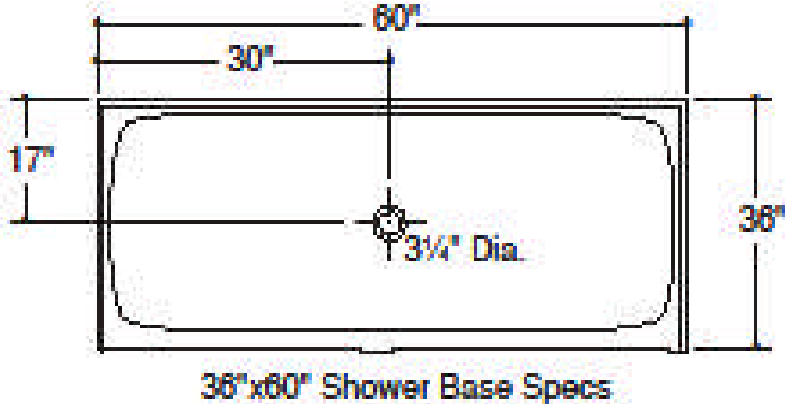

shower base 36" x 60"

specifications

Note: Rough-in dimensions - 37" deep x 60.5" wide